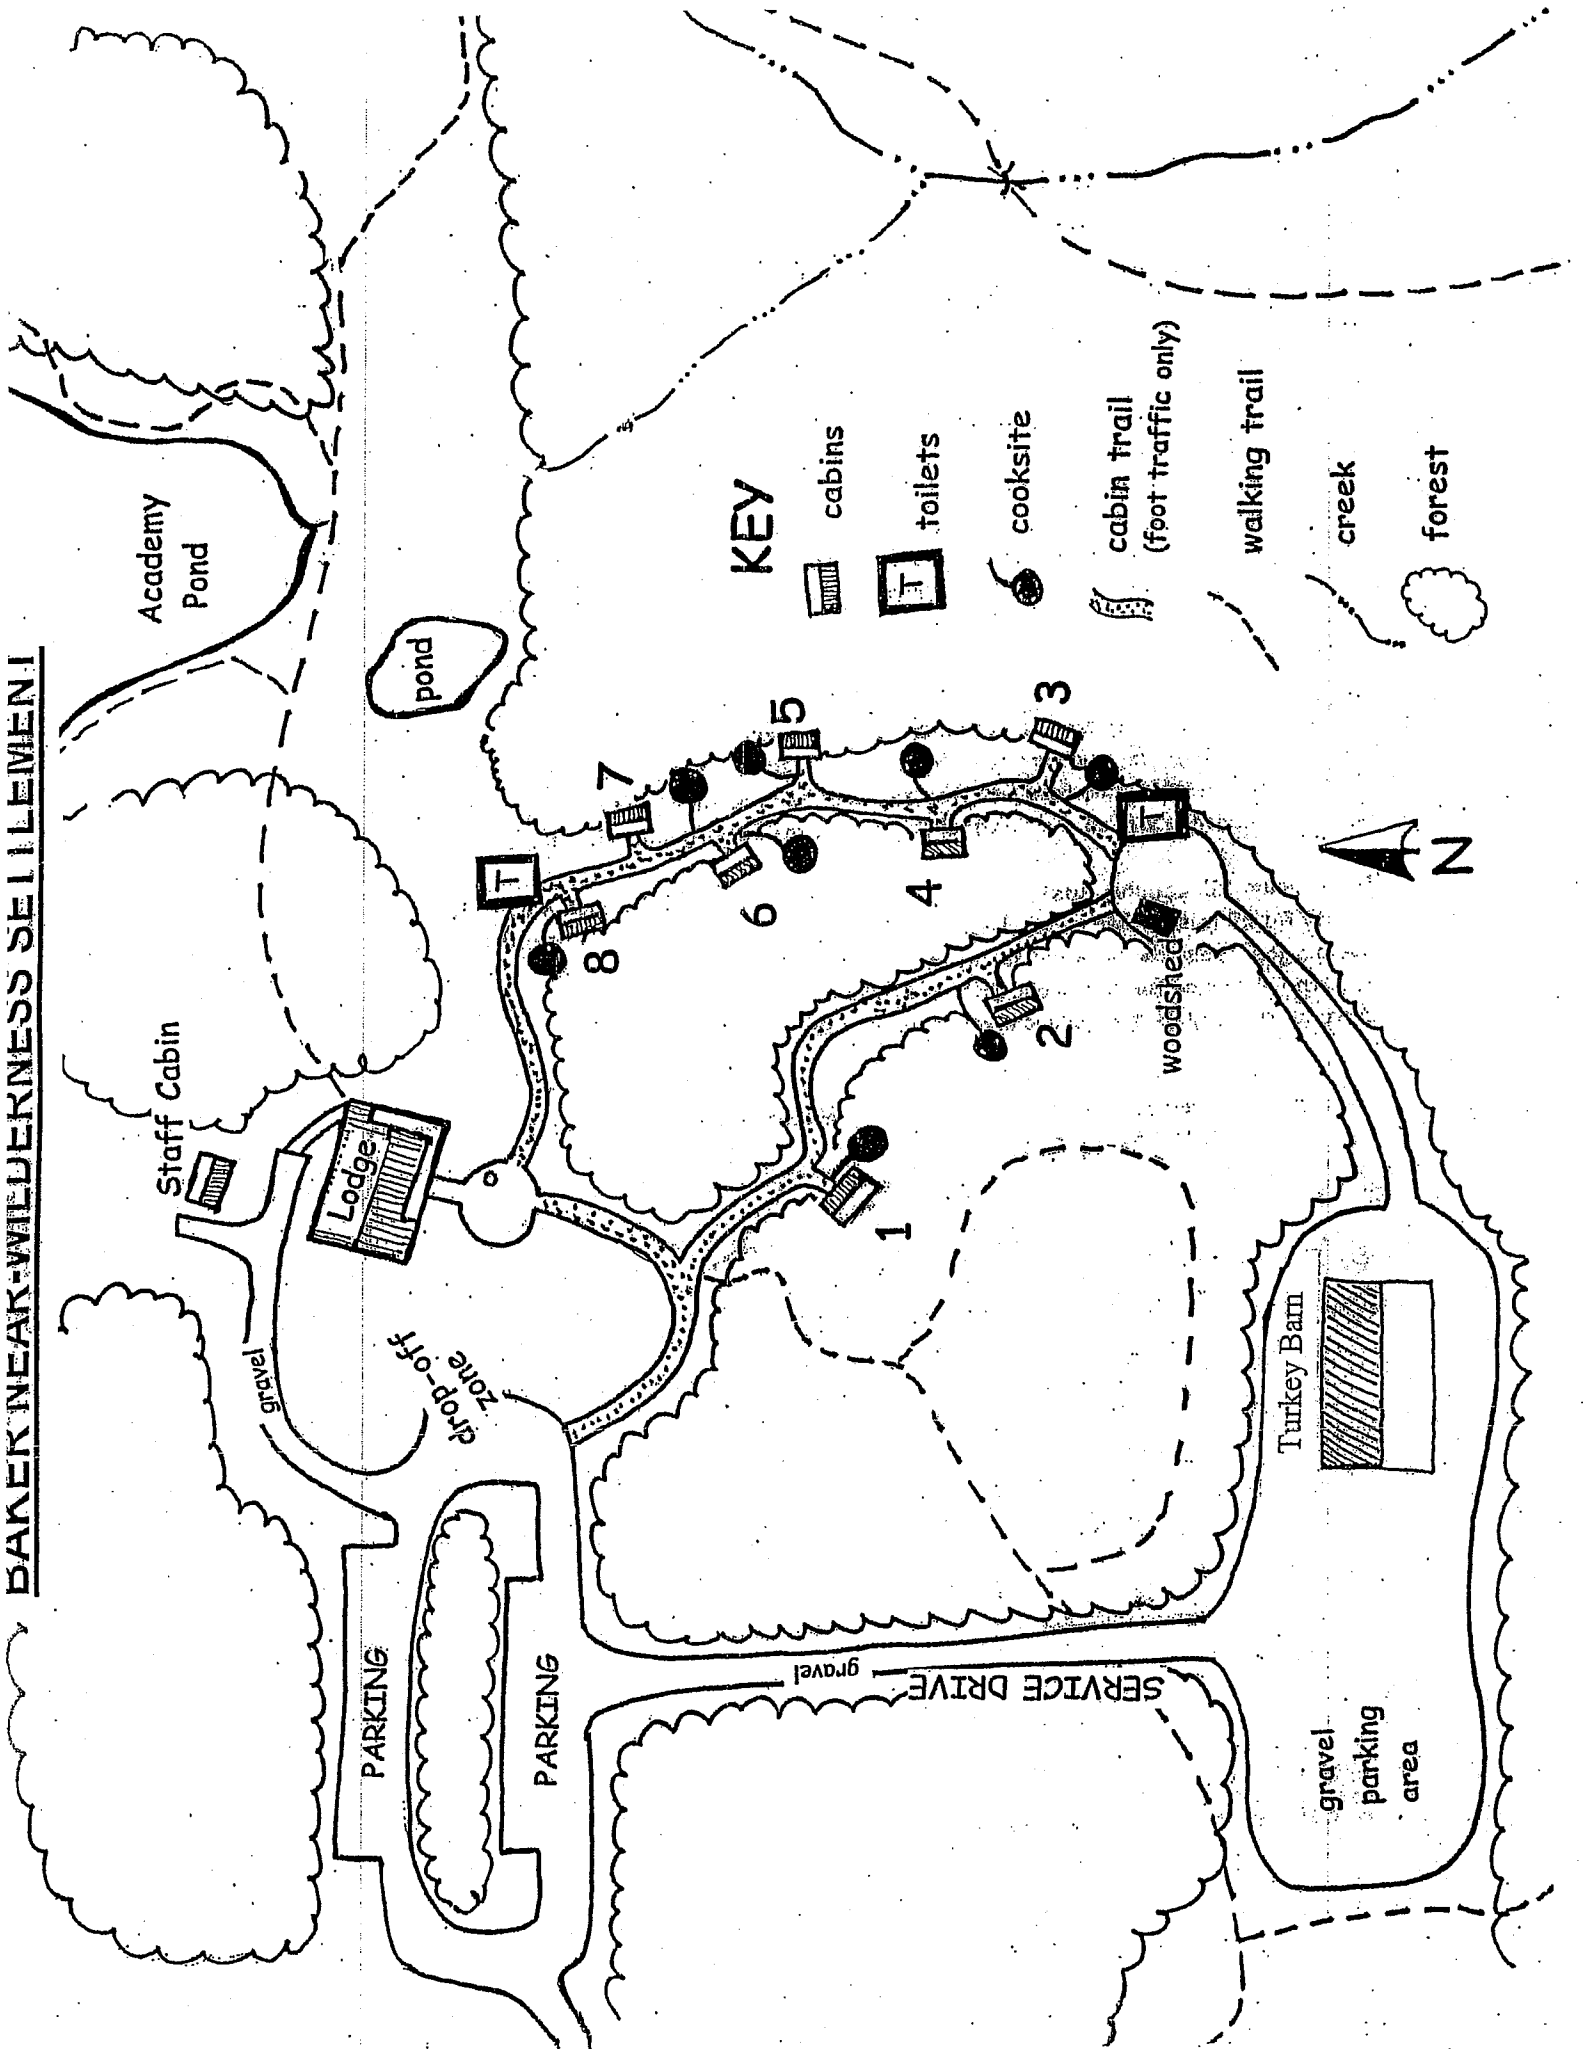

BAKAK NEAK-WILDERNESS SETTLEMENT

Academy Pond

Staff Cabin

Lodge

PARKING

PARKING

KEY

cabins

toilets

cooksites

cabins trail
(foot traffic only)

walking trail

creek

forest

pond

7

6

4

2

3

N

woodshed

Turkey Barn

gravel parking area

LEGEND

	Unpaved Hiking Trails (Subject to change)		1-8 Cabins
	Horse/Pet Trail		Dock
	Paved Bike/Hike Trails		Marsh
	Road		Wooded Areas
	Service Road		Toilet/Pit Toilets
	Bridge		

08/07 www.threeriversparkdistrict.org Map By The Lawrence Group